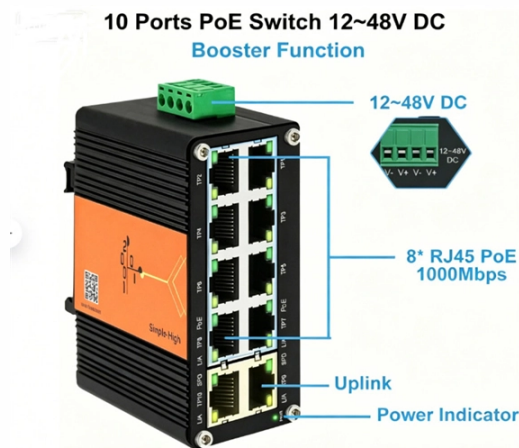

Construction site electrical distribution box without a door

Overview

Temporary switchboard assemblies used for low voltage power distribution to endure the harsh conditions of construction sites or outdoor events are mostly called Mobile Distribution Assemblies. It must protect people, protect equipment, reduce installation chaos, and make emergency control simple. That is why E-abel designs temporary distribution boxes as complete outdoor power systems, not just painted. BOSECKER construction site power distributors are designed and manufactured in accordance with the manufacturer standard IEC 61439 and user standard IEC 60364. The robust sheet steel housing has been. Portable construction box allows for easy transportation and setup across different site locations. The panels are made in a sturdy and handy two-component technopolymer cabinet with a fire-resistant backrest, which allows them to be stored and reused in.

What is an Electrical Distribution Box? At its core, an electrical distribution box (or distribution board) is a metal or plastic enclosure that houses

Nov 25, 2025 Hot

Temporary Power Distribution Box for Construction Sites and Outdoor ...