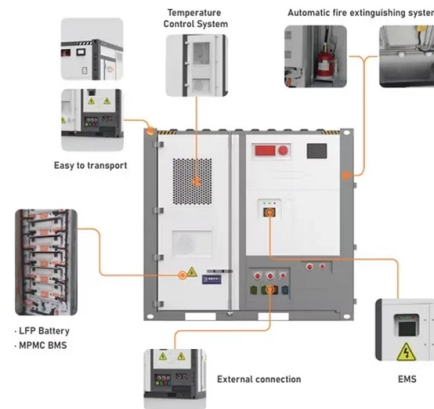

Fiber Optic Multi-Port Socket Panel

Overview

The 2 Ports Fiber Optic Socket Panel is a premium-quality solution designed for FTTH (Fiber to the Home) splicing and termination. Engineered for seamless integration between indoor fiber optic cables and pigtails, this socket panel is compatible with SC, LC, and FC connectors. Compatible with SC/LC/FC adapters, ideal for wall-mounted or desktop installations. Easy to install with push-cover design and supports custom logo printing. Corning has a variety of hardware solutions including ethernet fiber switches, panels, racks. NG4access[®] Cabled Modules available in all module sizes and fiber counts up to 864 fibers NG4access[®] Splice Tray Four sizes of interchangeable Propel fiber pass-through adapter packs provide the breadth of capabilities for virtually any configuration.