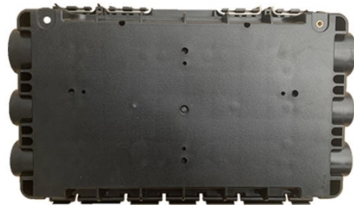

Terminal box OTB

Overview

A Fiber Termination Box (FTB), also known as an Optical Terminal Box (OTB), is a crucial component in Fiber to the Home (FTTH) applications. Its primary function is to efficiently manage and terminate fiber optic cables, connecting the cable's core to a pigtail. By understanding the components, types, and differences between various fiber management devices, businesses can make informed decisions when deploying and maintaining their fiber. An outdoor termination box (often called a fiber optic distribution box or outdoor terminal box) is an enclosed enclosure used in outdoor environments. Fiber optic terminal box includes faceplate and drop cable protection box which can be used as a termination point for the feeder cable to connect with drop cable in FTTx communication network system. This box is made of ABS plastic which makes it lightweight, impact resistant and affordable. It has a white color and an 04 SC simplex adapter (not included). Compliant with IEC, TIA/EIA & RoHS standards.

Article Content

Hot

Outdoor Termination Box (OTB) Complete Guide: How to Choose the

What is an Outdoor Termination Box (OTB)? An outdoor termination box (often called a fiber optic distribution box or outdoor terminal box) is an enclosed enclosure used in outdoor

Jul 18, 2025 Hot

Optical Terminal Box, OTB 2 Cores ABS lighter weight

YOTB-2A Optical Terminal Box, also known as OTB, is used as a termination point for the feeder cable to connect with the drop cable in the FTTX communication network system.

Jan 02, 2026 Hot

CCL Optoelectronics | Optical Termination Boxes

Optical Termination Box (OTB) is a multi-purpose termination point in FTTx applications for end distribution network by providing connectivity (drop) to the